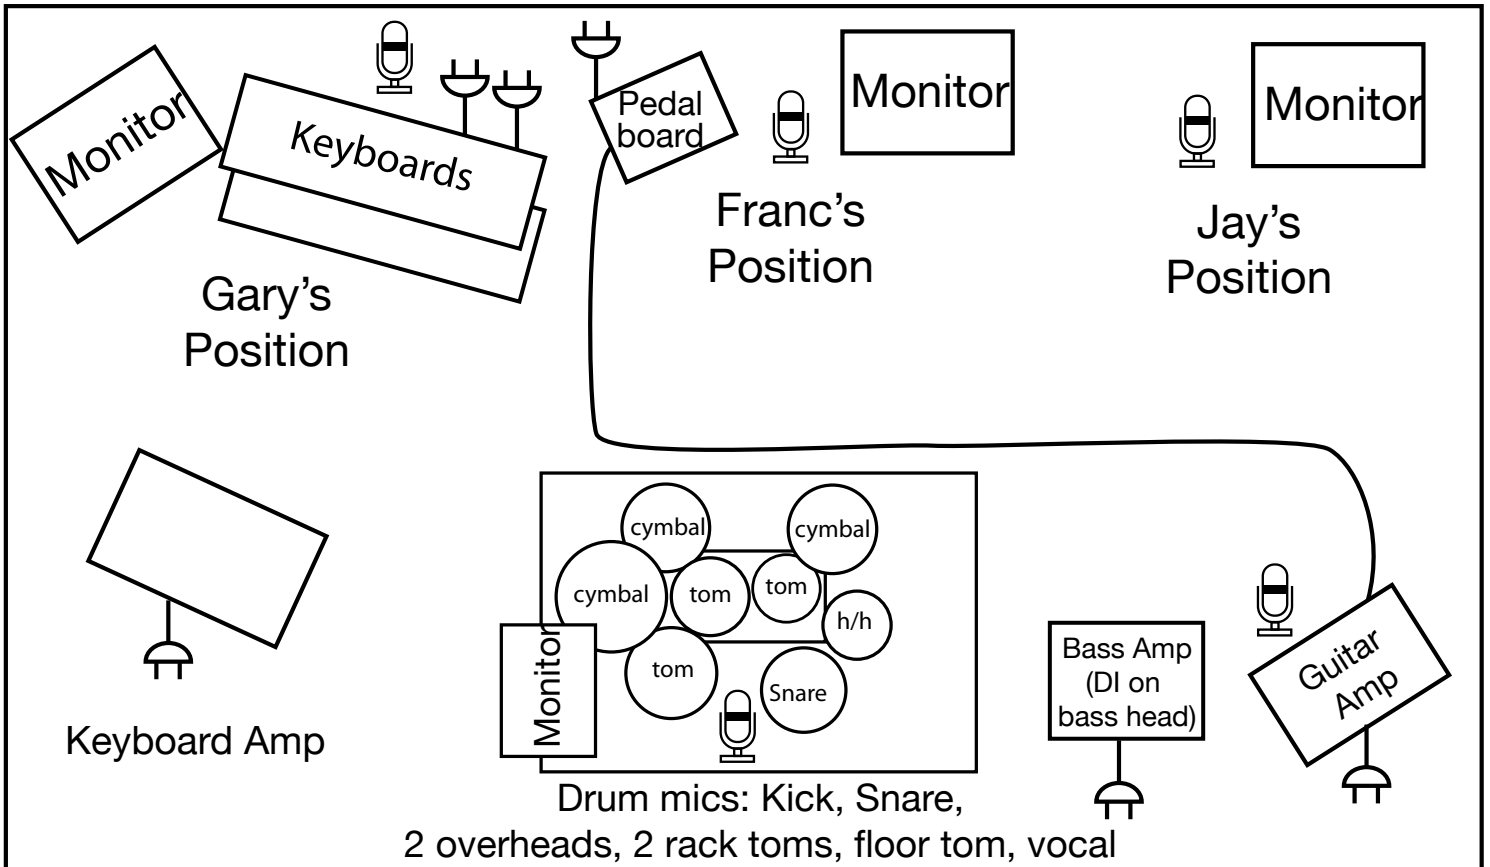

Stage Plot

Band Contact-Franc Robert 727-255-4870

↑ Audience